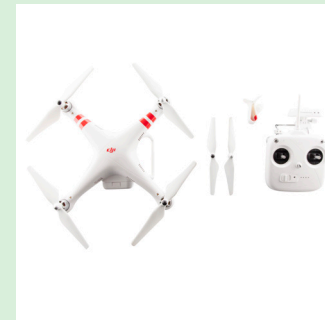

The following shot lists details the specific angles for drones and RC toys. Please see page 2 for image examples.

Enhanced Requirement

1. Front with remote*
2. 45°
3. Front
4. Side
5. Back
6. Close-up of undercarriage
7. Remote*
8. Close-up of remote/controller*
9. Top down of all components
10. Sample image taken with camera
11. Lifestyle
12. 360° Video

4. Side

5. Back

6. Close-up of undercarriage

7. Remote

8. Remote close-up

9. Topdown of all Components

10. Sample image taken with camera

11. Lifestyle