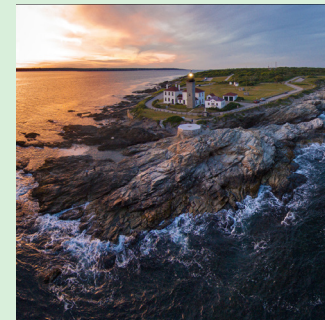

The following shot lists details the specific angles for drones and RC toys. Please see page 2 for image examples.

Enhanced Requirement

1. Front with remote*
2. 45°
3. Front
4. Side
5. Back
6. Close-up of undercarriage
7. Remote*
8. Close-up of remote/controller*
9. Top down of all components
10. Sample image taken with camera
11. Lifestyle
12. 360° Video

4. Side

5. Back

6. Close-up of undercarriage

7. Remote

8. Remote close-up

9. Topdown of all Components

10. Sample image taken with camera

11. Lifestyle