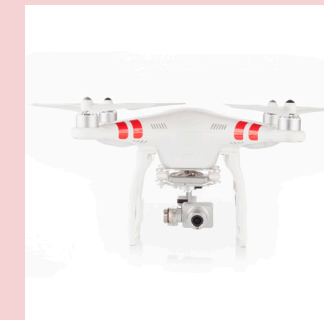

The following shot lists details the specific angles for drones and RC toys. Please see page 2 for image examples.

Enhanced Requirement

1. Front with remote*
2. 45°
3. Front
4. Side
5. Back
6. Close-up of undercarriage
7. Remote*
8. Close-up of remote/controller*
9. Top down of all components
10. Sample image taken with camera
11. Lifestyle
12. 360° Video

4. Side

5. Back

6. Close-up of undercarriage

7. Remote

8. Remote close-up

9. Topdown of all Components

10. Sample image taken with camera

11. Lifestyle

12. 360° video

Minimum Requirement

1. Front with remote*

2. 45°

3. Front

4. Side