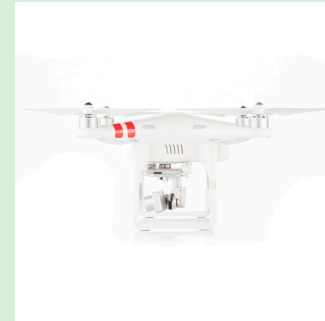

The following shot lists details the specific angles for drones and RC toys. Please see page 2 for image examples.

Enhanced Requirement

1. Front with remote*
2. 45°
3. Front
4. Side
5. Back
6. Close-up of undercarriage
7. Remote*
8. Close-up of remote/controller*
9. Top down of all components
10. Sample image taken with camera
11. Lifestyle
12. 360° Video

*If applicable

Minimum Requirement

1. Front with remote*
2. 45°
3. Front
4. Side
5. Back

If you have additional images, please provide them.

Enhanced Requirement

1. Front with remote*

2. 45°

3. Front

4. Side

5. Back

6. Close-up of undercarriage

7. Remote

8. Remote close-up

9. Topdown of all Components

10. Sample image taken with camera

11. Lifestyle