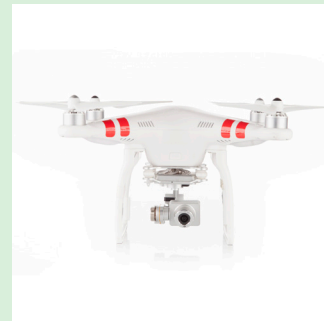

The following shot lists details the specific angles for drones and RC toys. Please see page 2 for image examples.

Enhanced Requirement

1. Front with remote*
2. 45°
3. Front
4. Side
5. Back
6. Close-up of undercarriage
7. Remote*
8. Close-up of remote/controller*
9. Top down of all components
10. Sample image taken with camera
11. Lifestyle
12. 360° Video

*If applicable

Minimum Requirement

1. Front with remote*
2. 45°
3. Front
4. Side
5. Back

If you have additional images, please provide them.

Enhanced Requirement

1. Front with remote*

2. 45°

3. Front

4. Side

5. Back

6. Close-up of undercarriage

7. Remote

8. Remote close-up

9. Topdown of all Components

10. Sample image taken with camera

11. Lifestyle